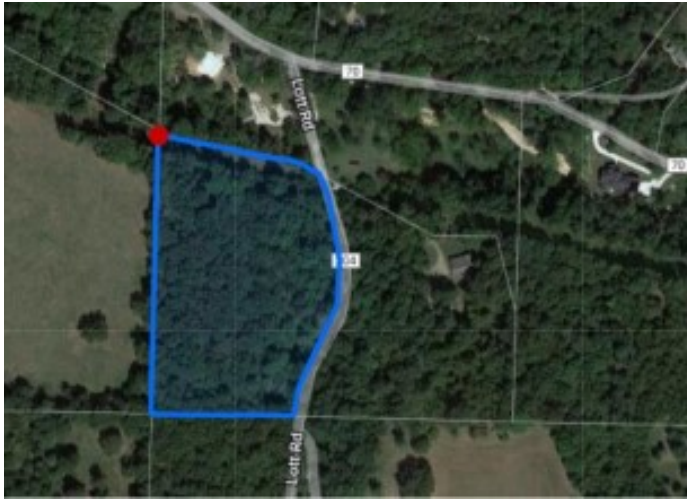

Lott Road

Springdale, Ar 72762

List Price: \$349,900

MLS#: 1217751

Beds: 0

Garage: 0

Subdivision: 22-18-31 Elm Springs

Type: Land

County: Benton

School: Springdale

Description

5.50 +/- beautiful wooded acres! This is an ideal to build your dream home. Land is centrally located with easy access to I-49 and only 4 minutes from the Creeks Golf Course. Country feel, but close to all the amenities NWA has to offer. Seller will provide access easement.

Property Details

Lot Size	5.50 Acres
Fencing	None
Listed By	Keller Williams Market Pro Realty Branch Office