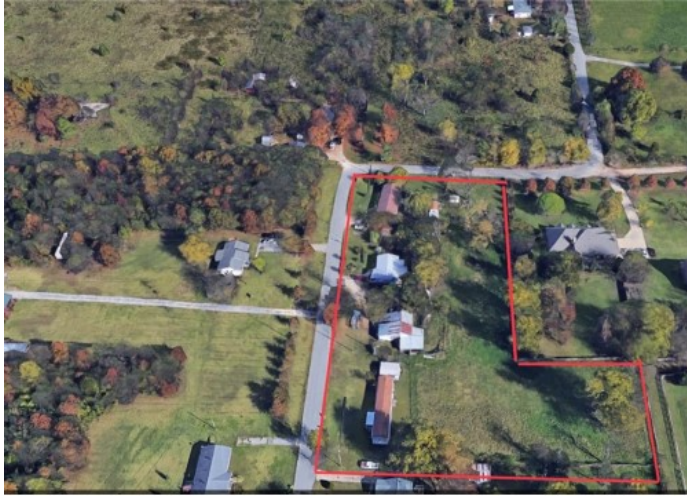

## 6071 Dearing Road

Springdale, Ar 72762

**List Price:** \$1,000,000  
**MLS#:** 1217900  
**Beds:** 3  
**Baths Full:** 1  
**Garage:** 0  
**Square Feet:** 1,052  
**Price / Square Foot:** \$950.57  
**Subdivision:** 08-17-30  
**Type:** Residential  
**Built:** 1967  
**County:** Washington  
**School:** Springdale

### Description

Wonderful opportunity! 2.77 acres in the fast growing Springdale Care Corridor. This property has two homes and several storage buildings. There is also a fenced grazing area for live stock. This property is also in the Springdale Commercial Master Plan with 3 sides of the property having road access. Trailer home does not convey. One house is lived in and other vacant. Main home has small wood panel siding. This property is being valued as commercial. Please reference MLS # 1218029 and 1218031

### Property Details

Lot Size	2.77 Acres
Air Condition	Heat Pump
Amenities	Ceiling Fan(s), None
Appliances	Built-In Range,Built-In Oven,Dryer,Dishwasher,Electric Cooktop,Electric Oven,Electric Range,Electric Water Heater,Ice Maker,Microwave,Refrigerator,Washer
Exterior	Other,See Remarks
Fencing	Partial
Listed By	Keller Williams Market Pro Realty Branch Office