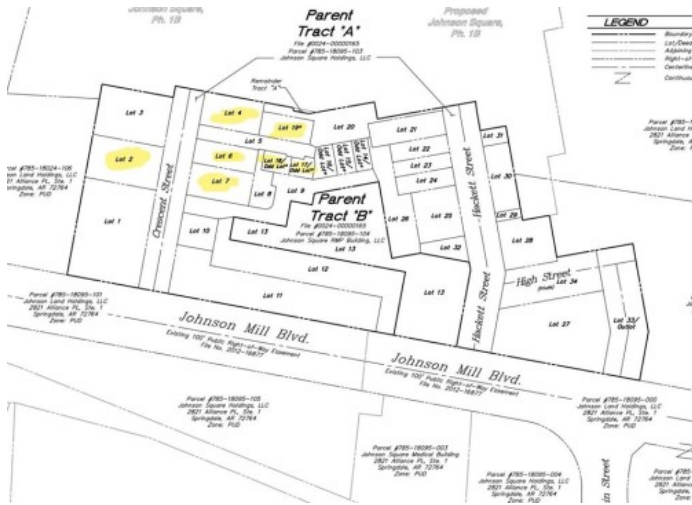

5464 Crescent Street

Springdale, Ar 72762

List Price: \$67,021

MLS#: 1218760

Beds: 0

Garage: 0

Subdivision: Johnson Square Ph 1A

Type: Land

County: Washington

School: Fayetteville

Description

Lots for sale!!! Welcome to NWA's newest and hippest neighborhood, Johnson Square. Johnson Square is a welcoming, close-knit neighborhood with community amenities like none other in NWA. No vehicles needed as its just a short walk to enjoy a cup of coffee, nice dinner, relax in one of multiple parks, lay in the community hammocks, or visit with a new neighbor. Multiple lots in a variety of sizes available. See attachments for additional lots, pricing, covenants/restrictions, building specs, plats, buyer acknowledgment forms. Call listing agent.

Property Details

Lot Size	0.07 Acres
Fencing	None
Listed By	High Street Real Estate & Development, LLC