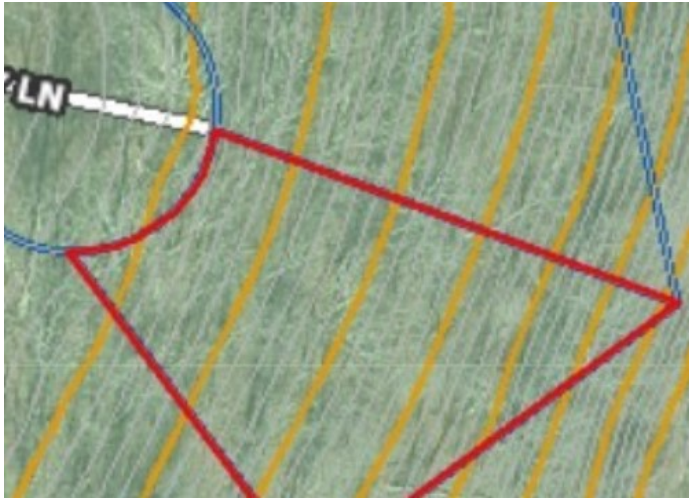

Bury Lane

Bella Vista, Ar 72714

List Price: \$7,500

MLS#: 1223350

Beds: 0

Garage: 0

Subdivision: Lancashire Sub Bv

Type: Land

County: Benton

School: Bentonville

Description

Nice .29 acre lot, close to trails and Back 40, this lot is on a cul-de-sac

Property Details

Lot Size	0.29 Acres
Fencing	None
Listed By	Kaufmann Realty, LLC