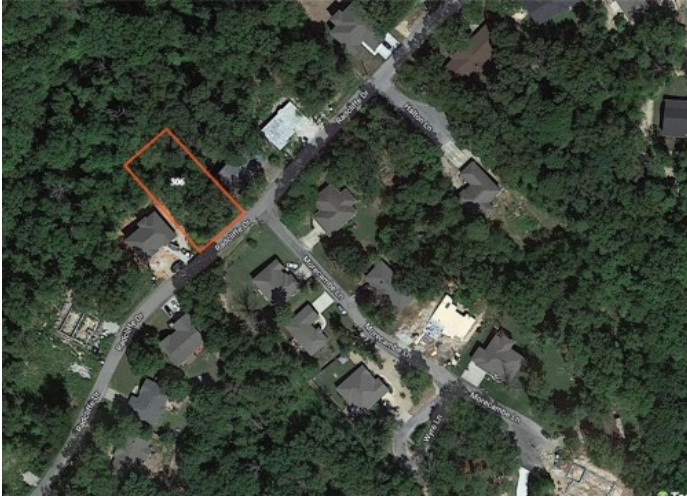

## Radcliffe Drive

Bella Vista, Ar 72714

**List Price:** \$19,000

**MLS#:** 1225362

**Beds:** 0

**Garage:** 0

**Subdivision:** Radcliffe Sub Bv

**Type:** Land

## Description

Beautiful wooded lot in quiet neighborhood located just east of historic and scenic Bella Vista. Perfect opportunity to build your dream home in a will knit community. Located near Lake Norwood, Lake Ann, and the Bella Vista country club. There are also plenty of hiking and biking trails located near by.

## Property Details

Lot Size	0.30 Acres
Fencing	None
Listed By	True North Realty Group