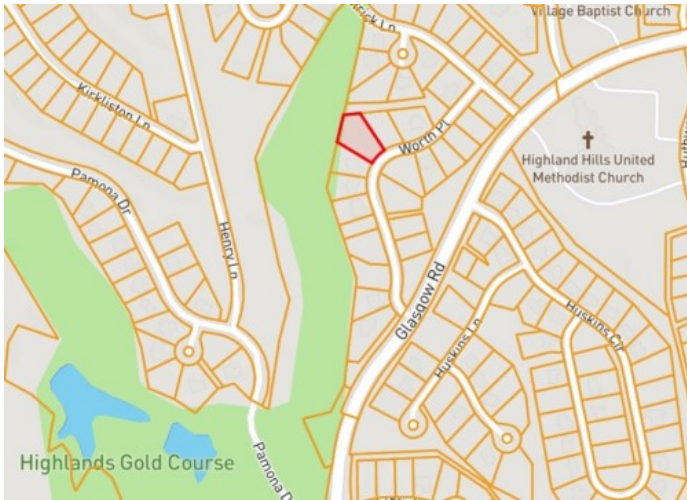

Agent: Sally Swick
Company: Lindsey & Assoc Inc Branch

Email: sswick@lindsey.com
Cell: (952) 277-9191
Phone: (479)-636-2200

Lot 7 Worth Place

Bella Vista, Ar 72715

List Price: \$65,000
MLS#: 1233733
Beds: 0
Garage: 0
Subdivision: Kirkpatrick Sub Bvv
Type: Land
County: Benton
School: Gravette

Description

Beautiful, large golf course frontage lot located on the 8th Green on Highlands Golf Course (longest of the BVV courses & offers driving, pitching, chipping & putting greens). Near Lake Loch Lomond marina, Branchwood Recreation Center's gym & indoor pool, pickleball court, disk golf, walking trails, & more. Build your beautiful dream home on this .57-acre lot that has perked for a 3-bedroom! Road is paved and power at the street. Lots in this area of Bella Vista are flatter than its southern neighbors. Immerse yourself in the natural beauty of the Ozarks, enjoy the Bella Vista amenities, and get away from the hustle & bustle!

Property Details

Lot Size	0.57 Acres
Fencing	None