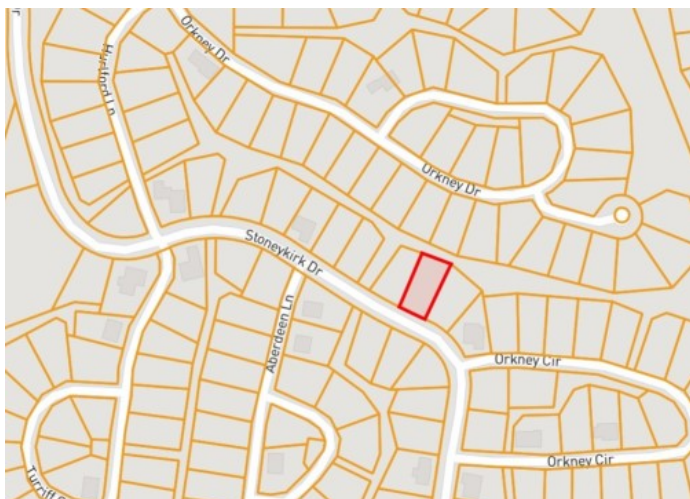

## Lot 2 Stoneykirk Drive

Bella Vista, Ar 72715

**List Price:** \$25,000  
**MLS#:** 1233745  
**Beds:** 0  
**Garage:** 0  
**Subdivision:** Orkney Sub Bv  
**Type:** Land  
**County:** Benton  
**School:** Gravette

### Description

Beautiful flat lot located between Lake Loch Lomond & Highlands Golf Course! Build your beautiful dream home on this .31 acre lot. Road is paved and power at the street. Lots in this area of Bella Vista are flatter than its southern neighbors. Immerse yourself in the natural beauty of the Ozarks, enjoy the Bella Vista amenities, and get away from the hustle & bustle!

### Property Details

Lot Size	0.31 Acres
Fencing	None