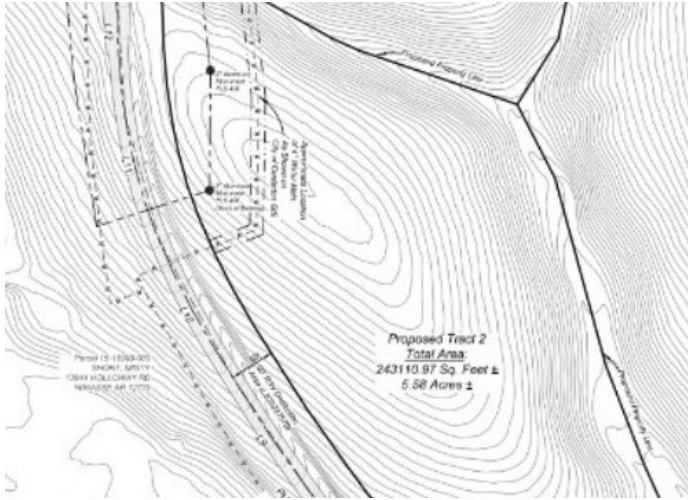

Punkin Hollow Road

Bentonville, Ar 72712

List Price: $315,000

MLS#: 1237833

Beds: 0

Garage: 0

Subdivision: Short Sub Rurban

Type: Land

County: Benton

School: Bentonville

Description

No deed restrictions. Whatever the county allows should work on this property. Development opportunity on the edge of town. Close to everything there is to love about living in NWA. Seller is currently working with the NWA Trail Blazers to allow mountain bike trails to be built throughout the 40 acre master tract.

Property Details

Lot Size	5.58 Acres
Fencing	None
Listed By	Burnett Real Estate Team ConnectRealty.com