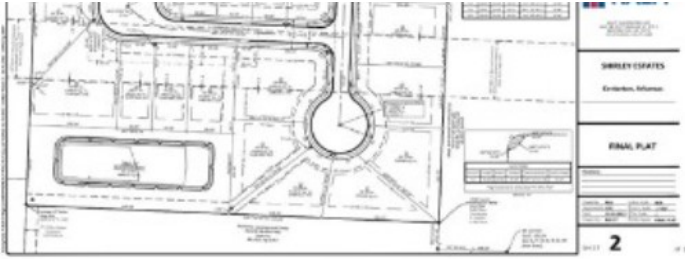

Edgewood Road

Centerton, Ar 72712

List Price: \$92,500

MLS#: 1238308

Beds: 0

Garage: 0

Subdivision: Shirley Estates

Type: Land

County: Benton

School: Bentonville

Description

Great lot in upcoming Centerton Neighborhood!

Property Details

Lot Size	0.26 Acres
Fencing	None
Listed By	NWA Residential Real Estate