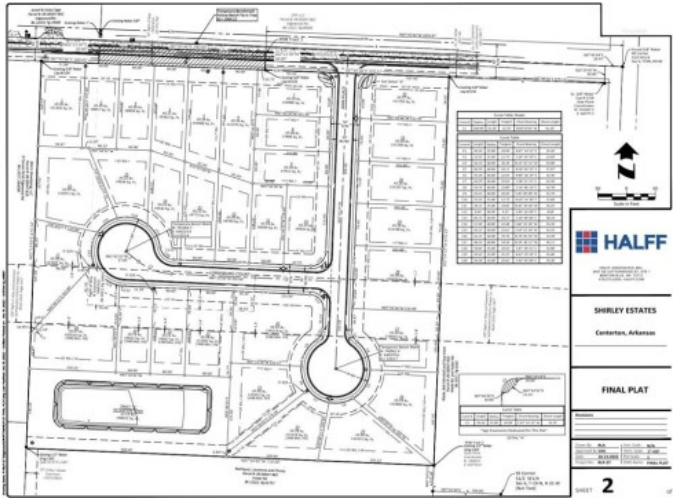

Edgewood Road

Centerton, Ar 72712

List Price: \$95,000

MLS#: 1238310

Beds: 0

Garage: 0

Subdivision: Shirley Estates

Type: Land

County: Benton

School: Bentonville

Description

Covenants coming soon.

Property Details

Lot Size	0.28 Acres
Fencing	None
Listed By	NWA Residential Real Estate