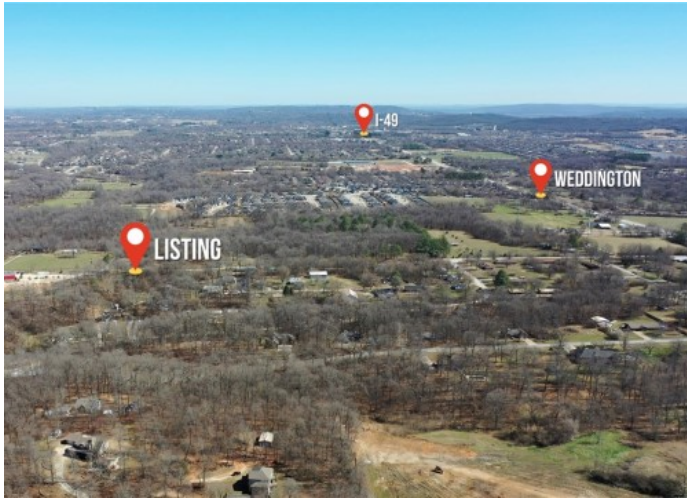

## Jean Fay

Fayetteville, Ar 72704

**List Price:** \$50,000

**MLS#:** 1239903

**Beds:** 0

**Garage:** 0

**Subdivision:** Burlington Heights Sub

**Type:** Land

**County:** Washington

**School:** Farmington

## Description

Beautiful, large wooded lots in west Fayetteville. Don't miss this opportunity to build the home of your dreams. This is a secluded, quiet cul de sac near Double Springs and Wedington, making it convenient to all local amenities and I-49. This is a must see opportunity like few others for privacy and space in Fayetteville, AR. Adjacent lot available. Call to Show.

## Property Details

Lot Size	0.88 Acres
Fencing	None
Listed By	Smith and Associates Real Estate Services