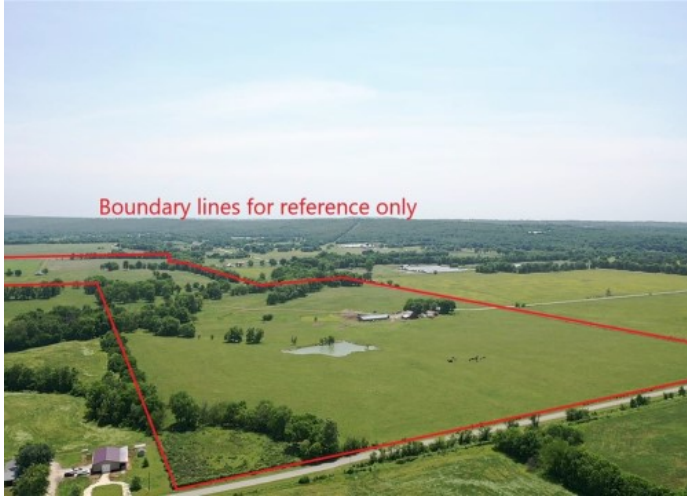

# 11398 Wedington Blacktop Wc 33 Road

Lincoln, Ar 72744

**List Price:** \$12,000,000  
**MLS#:** 1256359  
**Beds:** 3  
**Baths Full:** 1  
**Garage:** 2  
**Square Feet:** 1,888  
**Price / Square Foot:** \$6,355.93  
**Type:** Farm  
**Built:** 1949  
**County:** Washington  
**School:**

## Description

The seller offers a superior piece of real estate in the desirable area of Northwest Arkansas. This 235 acre continuous space of premium land has 3 stretches of road frontage more than a mile in total length with public water and a natural gas line in the Prairie Grove zip code (a mere 35 minutes to Walmart and Tyson Foods world headquarters). There is a free flowing year-round creek on the property and well water in abundance. Magnificent hardwoods and lush open fields invite development for spacious and expansive homes and estates. The local history of battles, encampments, and artifacts lends nostalgia and rootedness to those who abide here in years to come. Come find tranquility and elegance and charm all in one place.

## Property Details

Lot Size	235.00 Acres
Air Condition	CentralAir
Amenities	None
Appliances	ElectricWaterHeater
Exterior	Brick,VinylSiding
Fencing	Wire
Fireplace	LivingRoom
Listed By	Twin Oaks Realty, Inc