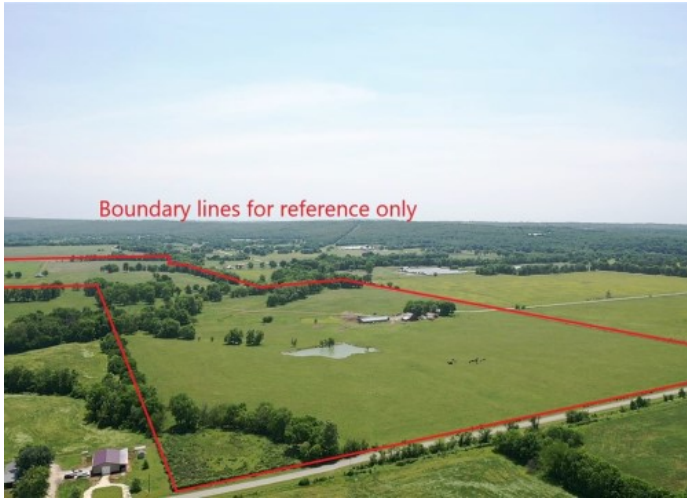

# 11398 Wedington Blacktop Wc 33 Road

Lincoln, Ar 72744

**List Price:** \$12,000,000  
**MLS#:** 1256359  
**Beds:** 3  
**Baths Full:** 1  
**Garage:** 2  
**Square Feet:** 1,888  
**Price / Square Foot:** \$6,355.93  
**Type:** Farm  
**Built:** 1949  
**County:** Washington  
**School:**

## Description

The seller offers a superior piece of real estate in the desirable area of Northwest Arkansas. This 235 acre continuous space of premium land has 3 stretches of road frontage more than a mile in total length with public water and a natural gas line in the Prairie Grove zip code (a mere 35 minutes to Walmart and Tyson Foods world headquarters). There is a free flowing year-round creek on the property and well water in abundance. Magnificent hardwoods and lush open fields invite development for spacious and expansive homes and estates. The local history of battles, encampments, and artifacts lends nostalgia and rootedness to those who abide here in years to come. Come find tranquility and elegance and charm all in one place.

## Property Details

Lot Size	235.00 Acres
Air Condition	CentralAir
Amenities	None
Appliances	ElectricWaterHeater
Exterior	Brick,VinylSiding
Fencing	Wire
Fireplace	LivingRoom
Listed By	Twin Oaks Realty, Inc