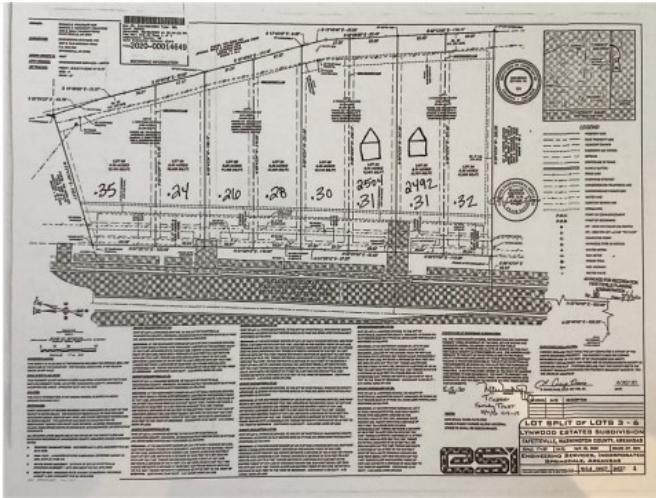

2484 N Crossover Road

Fayetteville, Ar 72703

List Price: \$750,000
MLS#: 1256880
Beds: 0
Garage: 0
Subdivision: Lynnwood Estates
Type: Land
County: Washington
School: Fayetteville

Description

6 estate lots for sale in Lynnwood Estates on N Crossover near intersection of Crossover and Township just minutes from all that Fayetteville has to offer! Lots are cleared and ready to build! Lots also can be sold individually.

Property Details

Lot Size	0.32 Acres
Fencing	None
Listed By	Pedigree Real Estate