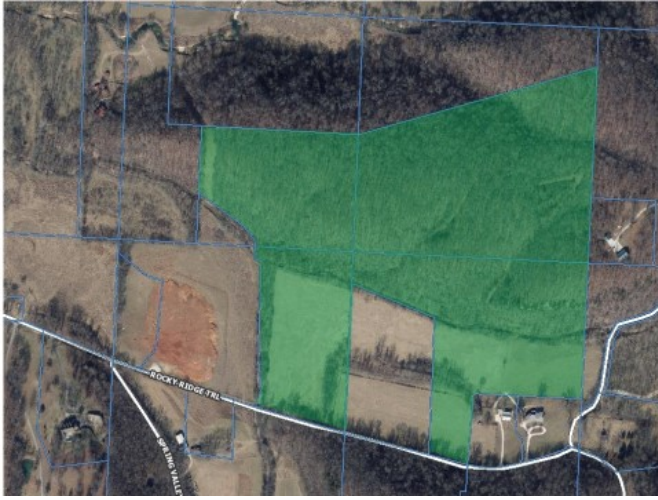

Rocky Ridge Trail

Little Flock, Ar 72756

List Price: \$1,985,000
MLS#: 1258685
Beds: 0
Garage: 0
Subdivision: Little Flock
Type: Land
County: Benton
School: Rogers

Description

This property is located only 10 minutes from downtown Bentonville. Beautiful land and partial mountain with spring fed Brush Creek running through the property.

Property Details

Lot Size	68.08 Acres
Fencing	Wire
Listed By	Moses Tucker Partners-Bentonville Branch