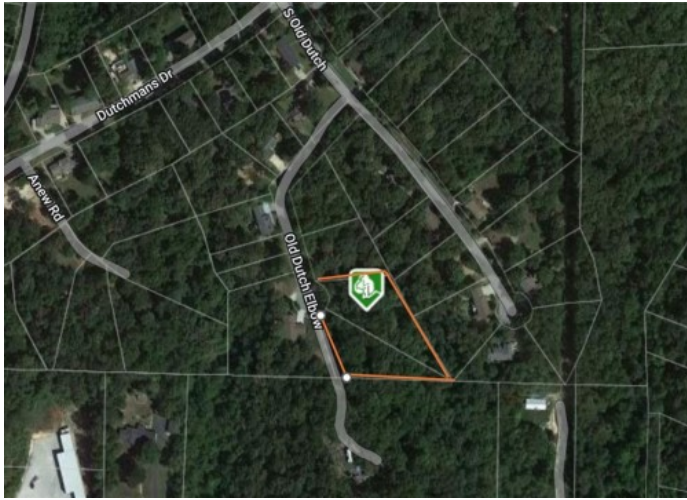

Old Dutch Elbow

Rogers, Ar 72756

List Price: \$50,000

MLS#: 1261299

Beds: 0

Garage: 0

Subdivision: Dutchmans 8th Add Rurban

Type: Land

County: Benton

School: Rogers

Description

Combine acreage across adjoining lots in a cul-de-sac just minutes from Beaver Lake. The property is cleared at the street and gently slopes toward the woods, providing ample space for your new home. These two lots together offer privacy, creating an ideal setting for building your dream home. A land survey has been completed marking boundaries. Seller has completed septic permit and house location approved.

Property Details

Lot Size	1.82 Acres
Fencing	None
Listed By	1 Percent Lists Arkansas Real Estate