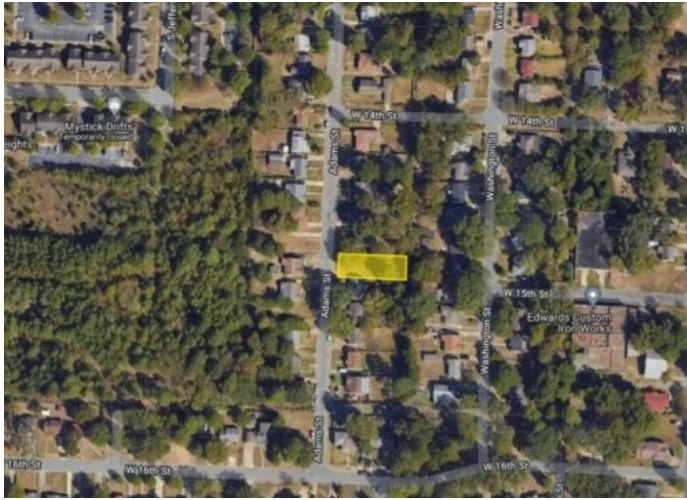

# 1421 Adams Street

LITTLEROCK, Ar 72204

**List Price:** \$22,500

**MLS#:** 1261621

**Beds:** 0

**Garage:** 0

**Subdivision:** Buhlers 9th

**Type:** Land

## Description

This (.16+/-) (7,093 Sq Ft.) flat lot is ready for you to build your new home and is close to several amenities.

## Property Details

Lot Size	0.16 Acres
Fencing	None
Listed By	RE/MAX Real Estate Results