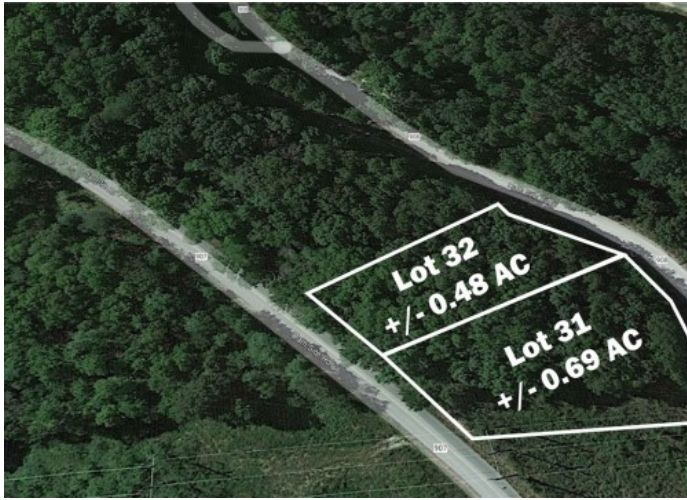

## Dam Site Road

Garfield, Ar 72732

**List Price:** \$39,500

**MLS#:** 1266772

**Beds:** 0

**Garage:** 0

**Subdivision:** ARROWHEAD 2ND ADD-RURBAN

**Type:** Land

## Description

Two lots available totalling +/- 1.17 Acres on Beaver Lake! Live here full time or build your home away from home! Located Approx. 4 miles from Hwy 62, providing easy access into Eureka Springs or Rogers, AR. and 2 miles to the boat ramp. Water is available across the street, Electric available on site.

## Property Details

Lot Size	1.17 Acres
Fencing	None
Listed By	Keller Williams Market Pro Realty Bentonville West