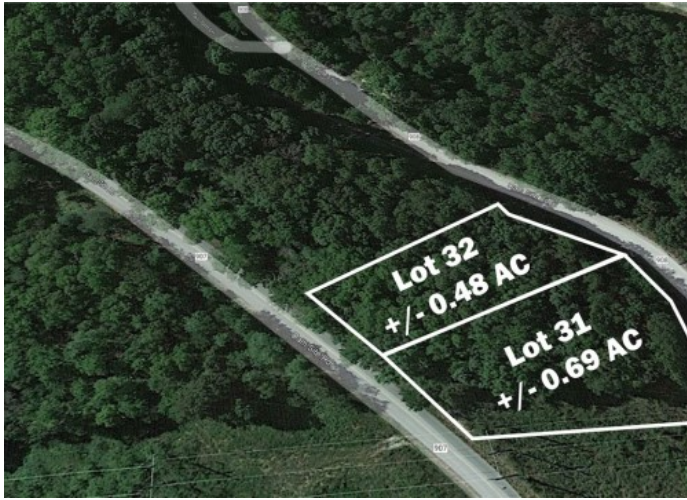

Dam Site Road

Garfield, Ar 72732

List Price: \$39,500

MLS#: 1266772

Beds: 0

Garage: 0

Subdivision: ARROWHEAD 2ND ADD-RURBAN

Type: Land

County: Benton

School: Rogers

Description

Two lots available totalling +/- 1.17 Acres on Beaver Lake! Live here full time or build your home away from home! Located Approx. 4 miles from Hwy 62, providing easy access into Eureka Springs or Rogers, AR. and 2 miles to the boat ramp. Water is available across the street, Electric available on site.

Property Details

Lot Size	1.17 Acres
Fencing	None
Listed By	Keller Williams Market Pro Realty Bentonville West