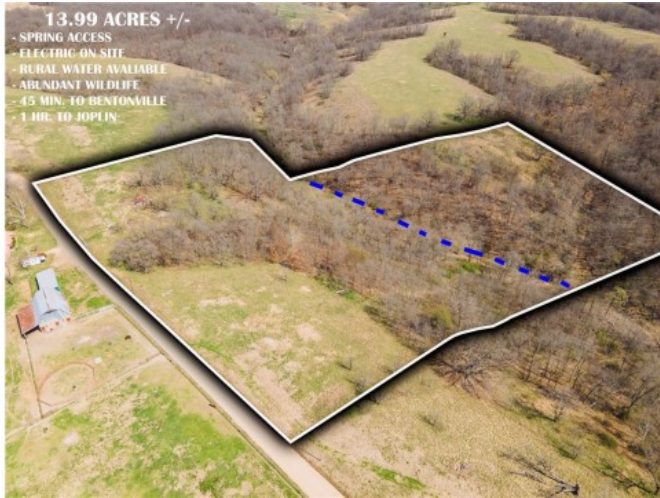

000 Tract 2 of Carlin Ridge Road

Rocky Comfort, Mo 64861

List Price: \$103,900

MLS#: 1270398

Beds: 0

Garage: 0

Type: Land

County: McDonald

School: McDonald

Description

Tracts of acreage like this don't come available very often. You'll definitely want to come and see this beautiful 14 MOL acres that is ready for you and your dreams. The property offers a mixture of timber and pasture that is seems just right for the person looking to start their own hobby farm. On the back side of the property there is a natural spring that at seems to generate a fair amount of water. If deer hunting is something that you enjoy this property won't disappoint as deer are seen in this area on a regular if not daily basis. Northwest Arkansas and the Joplin areas are conveniently less than an hour away. If you are looking for more acreage the 9.9 MOL acre tract just north of this tract could also be available for purchase.

Property Details

Lot Size	14.00 Acres
Fencing	None
Listed By	Realty Mart