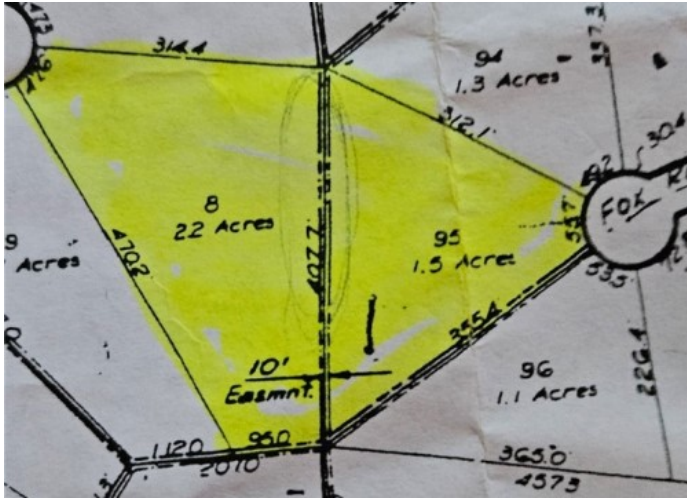

FoxRun

Kansas, Ok 74347

List Price: $10,000

MLS#: 1279678

Beds: 0

Garage: 0

Subdivision: Flint Ridge 1

Type: Land

County: Delaware

School: Kansas

Description

If you are looking for a lot in a gated subdivision with all the amenities available, this may be the one for you. Perfect site for walkout basement style home. Very private location with a pond view. Buyer can use the pond that is stocked with crappi! This is a gated community of 7,000-acres has private access to the Illinois River, private lakes, 9-hole golf course, clubhouses and more! POA is $90/monthly.

Property Details

Lot Size	1.31 Acres
Fencing	None
Listed By	Crye-Leike REALTORS, Siloam Springs