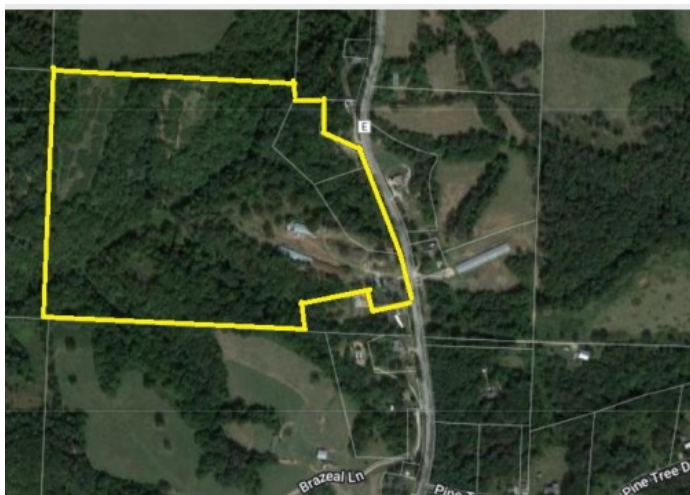

Agent: Joe Still
Company: Lindsey & Assoc Inc Branch

Email: jstill@lindsey.com
Cell: (479) 903-3698
Phone: (479) 903-3698

13247 Route E Highway

Pineville, Mo 64856

List Price: $650,000
MLS#: 1280399
Beds: 0
Garage: 0
Subdivision: None
Type: Land
County: McDonald
School: Jane

Description

50+ acres just seven miles north of Pea Ridge! This property has several hundred yards of highway frontage and is a perfect hobby farm or subdivision candidate.

Property Details

Lot Size	50.84 Acres
Fencing	Wire