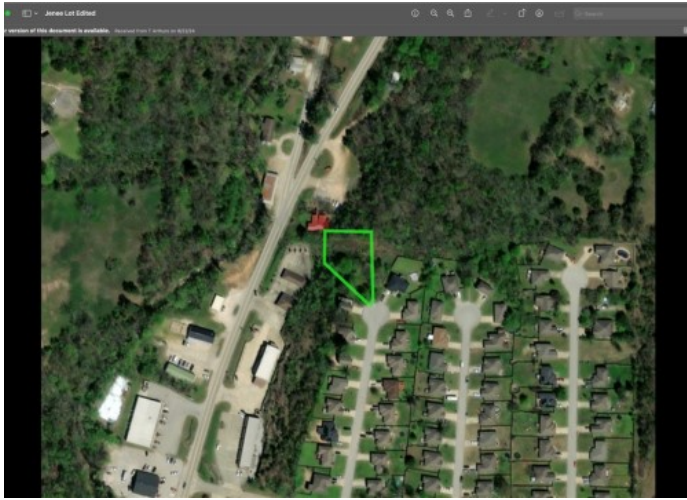

# Jenee Drive

Huntsville, Ar 72740

**List Price:** \$40,000

**MLS#:** 1285353

**Beds:** 0

**Garage:** 0

**Subdivision:** Rockwood Heights Ph li

**Type:** Land

## Description

Enjoy almost 1/2 acre in the heart of the Ozarks. All public utilities are available at the road. The lot is located in an established neighborhood. This lot is well situated and walking distance to shopping and dining and approximately 30 minutes to the greater Springdale area.

## Property Details

Lot Size	0.48 Acres
Fencing	None
Listed By	Collier & Associates