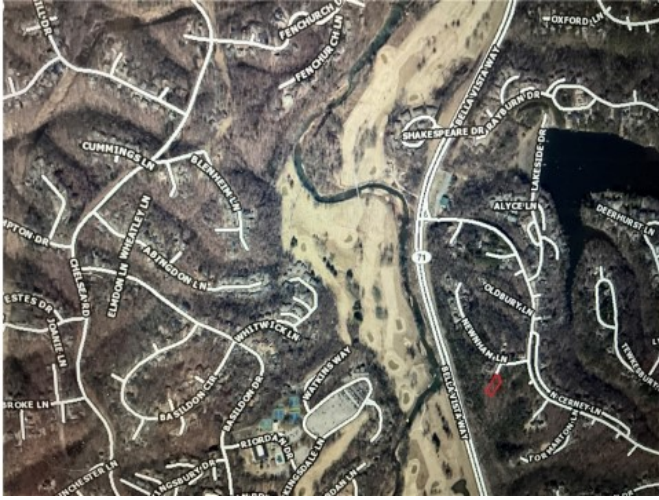

# Lot 5 of Block 3 Newnham Circle

Bella Vista, Ar 72714

**List Price:** \$27,000  
**MLS#:** 1291596  
**Beds:** 0  
**Garage:** 0  
**Subdivision:** Bristol Sub Bv  
**Type:** Land  
**County:** Benton  
**School:** Bentonville

## Description

The NEW 71B-luff along the back of lot. Perced and septic designed! 600 Ft from Lake Rayburn. Bentonville schools. Trail is currently under construction. Lake Rayburn is a 44 acre, no-wake, peaceful lake with fishing, boat ramp and 2 docks. Kingsdale Golf Complex consists of two Golf Courses. The Berskdale Golf Course is a nine-hole course adjacent to the Kingswood Course and is in process of being certified by Audubon International's Cooperative Sanctuary Program for Golf Courses. It is a full length, 36 par course with holes that combine water, trees, elevated greens and walkable terrain. This course is an excellent choice for a quick round after work, those starting in golf or a casual round. Kingswood is an 18 Hole Course that known as Bella Vista's Social Course, due to its mostly flat, and open Fairways. Practice facilities include a Putting Green, Chipping Green, and warm-up area. Kingsdale Golf Shop offers merchandise, apparel, balls, range finders and more.

## Property Details

Lot Size	0.38 Acres
Fencing	None
Listed By	Simplicity Real Estate Solutions