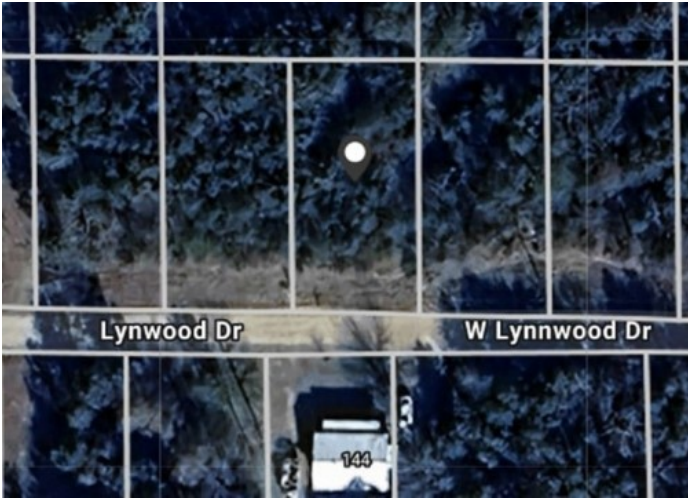

Lynnwood Drive

Lead Hill, Ar 72644

List Price: \$3,750
MLS#: 1292958
Beds: 0
Garage: 0
Subdivision: Cedar Heights 2nd Sub
Type: Land
County: Boone
School: Leadhill

Description

Nice wooded lot

Property Details

Lot Size	0.16 Acres
Fencing	None
Listed By	Re/Max Unlimited, Inc.