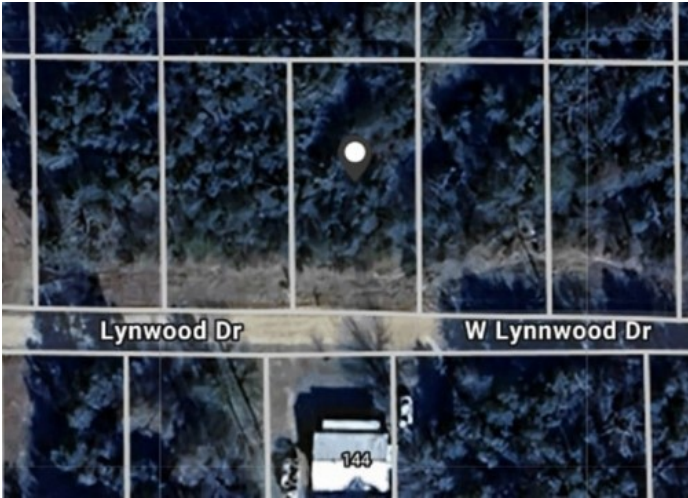

# Lynnwood Drive

Lead Hill, Ar 72644

**List Price:** \$3,750  
**MLS#:** 1292958  
**Beds:** 0  
**Garage:** 0  
**Subdivision:** Cedar Heights 2nd Sub  
**Type:** Land  
**County:** Boone  
**School:** Leadhill

## Description

Nice wooded lot

## Property Details

Lot Size	0.16 Acres
Fencing	None
Listed By	Re/Max Unlimited, Inc.