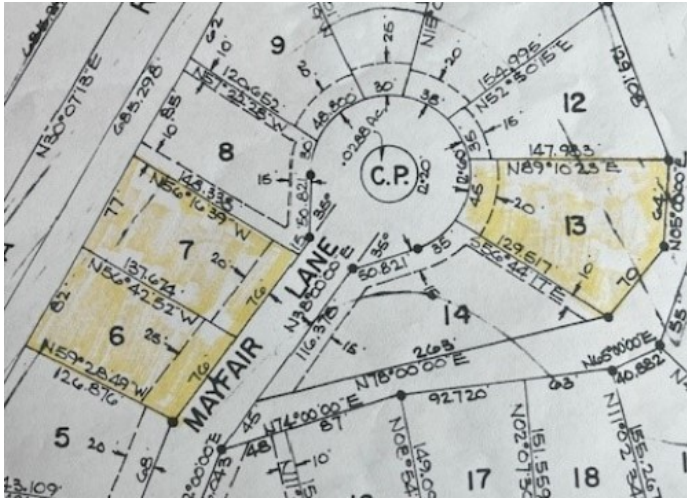

Lot 6 Mayfair Lane

Bella Vista, Ar 72715

List Price: \$20,000

MLS#: 1297824

Beds: 0

Garage: 0

Subdivision: Mayfair Sub Bv

Type: Land

County: Benton

School: Bentonville

Description

Buildable, .24 acre, cul-de-sac lot in beautiful Bella Vista! This great lot is near everything and only a 5 minute drive to 71 Biz. Close to Lake Windsor, Lake Avalon & Tanyard Creek Nature Trail & Bella Vista Country Club, all 5 minutes away. Only 2 minute ride to Huntley Gravity Zone mountain biking trailhead with access to many mountain bike trails such as: Rendezvous, Tango Whiskey, Up Hill Both Ways, Air Raid and Invasion! This lot is level in front and slopes slightly down to the north in back. Electric is at the street. Lot is perced for septic, see attachments for letter. In process of being surveyed. 1200 s.f. minimum, There is an adjacent lot also for sale, Lot 7 .25 acres which combined would be .51 acre lot. There is an additional lot 13, .29 acres also for sale, across the street in the cul-de-sac. Hurry to see these fantastic buildable lots!

Property Details

Lot Size	0.24 Acres
Fencing	None
Listed By	Collier & Associates