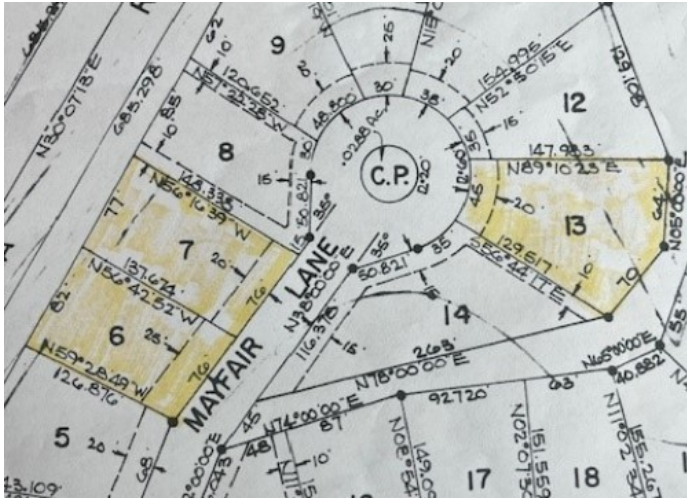

Lot 7 Mayfair Lane

Bella Vista, Ar 72715

List Price: \$20,000

MLS#: 1297841

Beds: 0

Garage: 0

Subdivision: Mayfair Sub Bv

Type: Land

County: Benton

School: Bentonville

Description

Buildable, .25 acre, cul-de-sac lot in beautiful Bella Vista! This great lot is near everything and only a 5 minute drive to 71 Biz. Close to Lake Windsor, Lake Avalon & Tanyard Creek Nature Trail & Bella Vista Country Club, all 5 minutes away. Only 2 minute ride to Huntley Gravity Zone mountain biking trailhead with access to many mountain bike trails such as: Rendezvous, Tango Whiskey, Up Hill Both Ways, Air Raid and Invasion! This lot is level in front and slopes slightly down to the north in back. Electric is at the street. Lot is perced for septic, see attachments for letter. In process of being surveyed. 1200 SF Minimum. There is an adjacent lot also for sale, Lot 6 .24 acres which combined would be .51 acre lot. There is an additional lot 13, .29 acres also for sale, across the street in the cul-de-sac. Hurry to see these fantastic buildable lots!

Property Details

Lot Size	0.25 Acres
Fencing	None
Listed By	Collier & Associates