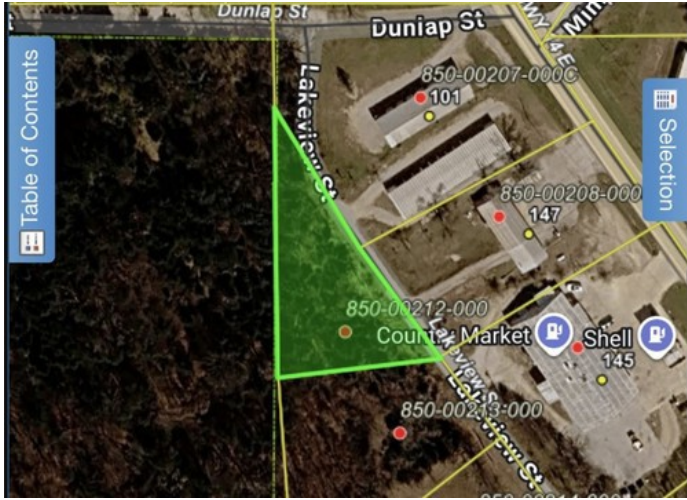

TBD Lake View Street

Lead Hill, Ar 72644

List Price: \$8,850
MLS#: 1335084
Beds: 0
Garage: 0
Subdivision: Magness Add li
Type: Land
County: Boone
School: Leadhill

Description

If you are looking for a place to build that perfect lake cabin, look no further. This .39 acre lot sits on a paved road, is just up the back hill from Karen's Country Market and the Lead Hill Car wash. With just some select clearing you can have some beautiful large trees in your yard. There is an 800 SF minimum build restriction.

Property Details

Lot Size	0.39 Acres
Fencing	Other, See Remarks
Listed By	Capstone 27 Realty