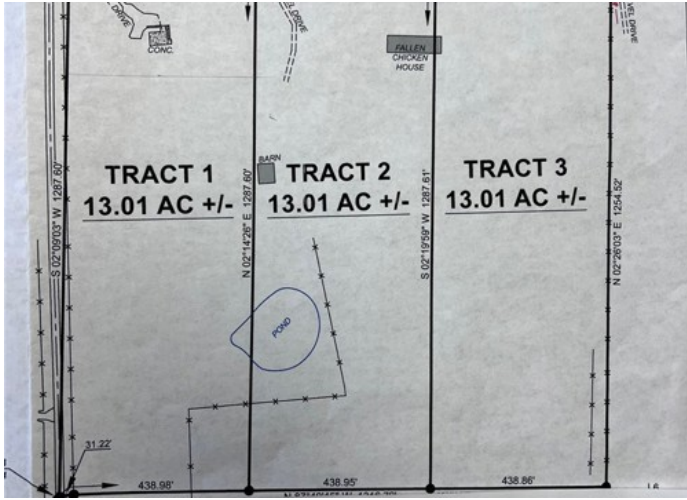

# 45 Hlass Road

Russellville, Ar 72802

**List Price:** \$175,635  
**MLS#:** 1341859  
**Beds:** 0  
**Garage:** 0  
**Subdivision:** Pottsville By Sections  
**Type:** Land  
**County:** Pope  
**School:** Pottsville

## Description

13 acres located in the South New Hope area between Russellville and Pottsville. This is Tract 1 on the pictured survey. A full legal description is detailed in a larger survey. Located at the the corner of Howell and Hlass Roads. 10 acre portion is also available .

## Property Details

Lot Size	13.01 Acres
Fencing	None
Listed By	Arkansas Real Estate Collective