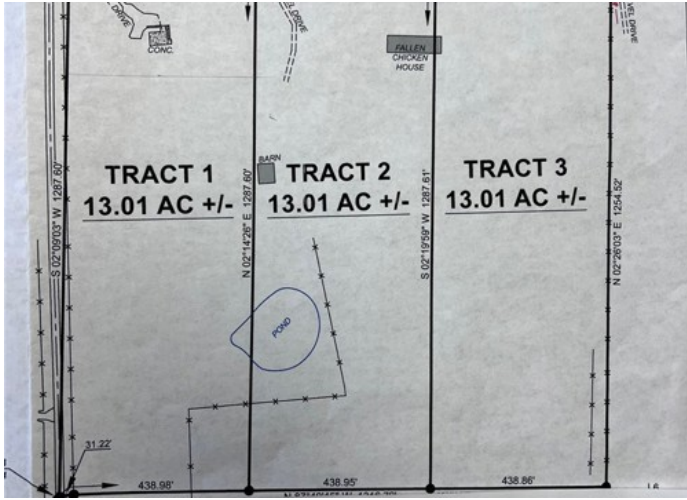

Hlass Road

Russellville, Ar 72802

List Price: \$156,120

MLS#: 1341864

Beds: 0

Garage: 0

Type: Land

County: Pope

School: Pottsville

Description

13 acres located in the South New Hope area between Russellville and Pottsville. This is Tract 3 on the pictured survey. A full legal description is detailed in a larger survey. Located along Hlass Roads starting approx 900 feet from the corner of Howell and Hlass roads and contains approx 441 feet of frontage on Hlass Rd.

Property Details

| | |
|-----------|---------------------------------|
| Lot Size | 13.01 Acres |
| Fencing | Fenced |
| Listed By | Arkansas Real Estate Collective |