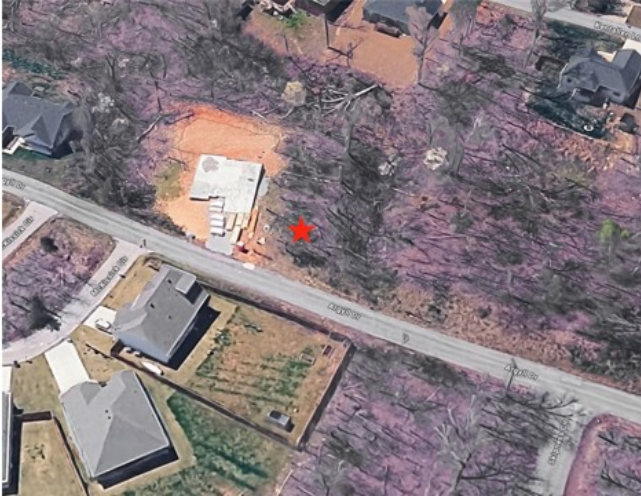

Lot 9 Argyll Drive

Bella Vista, Ar 72715

List Price: \$17,000
MLS#: 1342273
Beds: 0
Garage: 0
Subdivision: Jura Sub Bvv
Type: Land
County: Benton
School: Gravette

Description

Don't miss out on this great opportunity to build your dream home in the Highlands area and take advantage of all that Bella Vista has to offer, and yet just minutes away from all of Northwest Arkansas. Best of both worlds - live in a quiet area, with a mountain resort feel, but only minutes from shopping, art museums, and the bustle of town. Enjoy the Bella Vista amenities that come with being a landowner - public parks, golf courses, swimming pools, trails, and lakes. Make it yours today!!! Utilities at the street. On-site septic needed.

Property Details

Lot Size	0.33 Acres
Fencing	None
Listed By	Coldwell Banker Harris McHaney & Faucette -Fayette