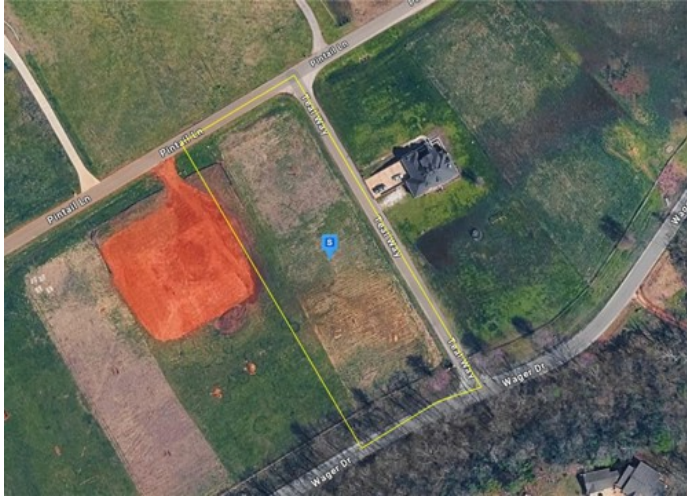

9853 Pintail Lane

Springdale, Ar 72762

List Price: \$184,999
MLS#: 1345519
Beds: 0
Garage: 0
Subdivision: Creekside Estates...
Type: Land
County: Benton
School: Springdale

Description

Discover the perfect setting for your future home with this 2.2-acre lot in the desirable Creekside Estates subdivision in Benton, Arkansas. Featuring flat, open terrain, the property is ready for building and offers plenty of space to bring your vision to life. Nestled in a calm and sought-after neighborhood, it provides a peaceful atmosphere while still being conveniently located near local amenities, schools, and everyday essentials. Public water and sewer are available (per seller), adding to the ease and appeal of this excellent homesite opportunity.

Property Details

Lot Size	2.20 Acres
Fencing	None
Listed By	PlatLabs, LLC