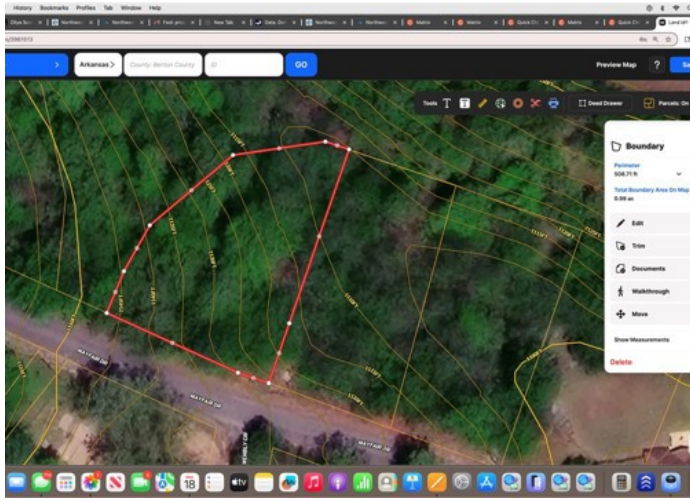

TBD Mayfair Drive

Bella Vista, Ar 72715

List Price: \$25,000

MLS#: 1348214

Beds: 0

Garage: 0

Subdivision: Wembly Sub0Bv

Type: Land

County: Benton

School: Bentonville

Description

Beautiful lot with side and back area owned by Bella Vista POA. Close to Lake Windsor. Wonderful location with easy access to Hwy US-71N. Close to new Oz Trail Bike Lift.

Property Details

Lot Size	0.36 Acres
Fencing	None
Listed By	Keller Williams Market Pro Realty - Rogers Branch