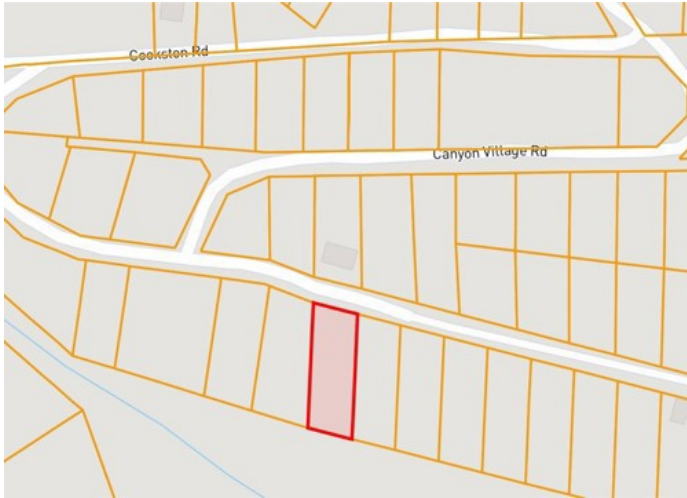

# Canyon Village Road

Rogers, Ar 72756

**List Price:** \$20,000

**MLS#:** 1349559

**Beds:** 0

**Garage:** 0

**Subdivision:** Forest Park Add Rurban B L

**Type:** Land

**County:** Benton

**School:** Rogers

## Description

Discover The Possibilities On Canyon Village Road In Rogers. This Land Offering Presents A Rare Opportunity To Secure Your Own Piece Of Northwest Arkansas In A Peaceful, Natural Setting. Whether You Are Dreaming Of A Future Homesite, A Private Getaway, Or A Long-Term Land Investment, This Property Gives Buyers A Chance To Create Something Of Their Own In One Of The Region's Most Sought-After Areas. Enjoy The Beauty Of The Ozarks While Staying Within Reach Of Rogers, Beaver Lake, Downtown Dining, Shopping, Trails, And Everything That Makes Northwest Arkansas Such A Desirable Place To Live, Work, And Play. Bring Your Vision, Walk The Property, And Explore The Potential This Canyon Village Road Parcel Has To Offer. Buyer To Verify All Utilities, Zoning, Restrictions, Access, Buildability, Schools, And Any Other Information Deemed Important.

## Property Details

Lot Size	0.36 Acres
Fencing	None
Listed By	NextHome NWA Pro Realty