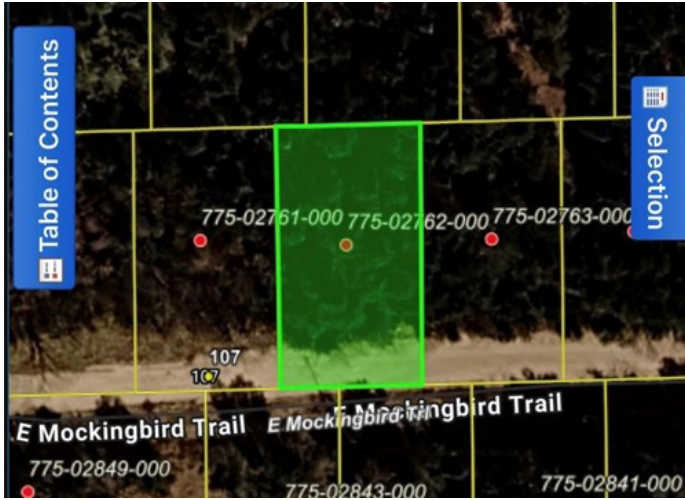

# TBD E Mockingbird Trail

Lead Hill, Ar 72644

**List Price:** \$4,000

**MLS#:** 1349774

**Beds:** 0

**Garage:** 0

**Subdivision:** Valley View

**Type:** Land

**County:** Boone

**School:** Leadhill

## Description

If you are looking for a quiet lot to build that perfect lake cabin, look no further. This 70 x 107 lot is in a quiet, secluded subdivision in Diamond City. Buyer to verify utilities. 1000 SF minimum build restriction. No mobiles or RV's allowed on this one.

## Property Details

Lot Size	0.17 Acres
Fencing	None
Listed By	Capstone 27 Realty